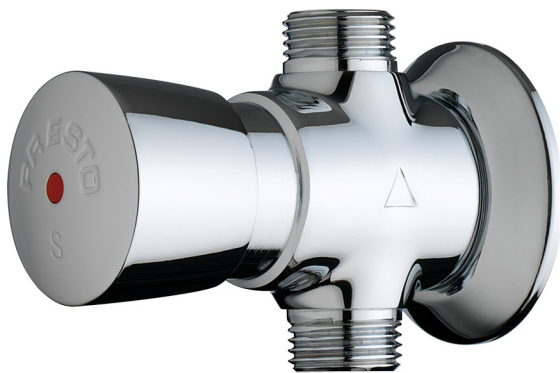

TECHNICAL DATA SHEET

PRESTO®

Range: Timed flow single tap for shower
Ref: 38310 - PRESTO 500S® B single tap

> Working pressure :

- 1 to 5 bar

> Flow :

- 5 l/min at 3 bar with integrated flow regulator
- Anti-water-hammering design

> Flow time :

- Adjustable by washer 30 second (-10/+5seconds) timer

> Hydraulic supply :

- Inlet M G 1/2" (15x21) - Cold or premixed water

> Thermal resistance :

- Resistant to a temperature of 75°C for 30-minute-thermal-shocks

> Security :

- Patented anti-blocking "S" system to avoid the water to flow continuously
- Non-removable, wear-proof red marker

> Delivered with :

- 2 washers for flow time adjustment
- 1 Flat gasket
- 1 Nut 1/2" (15x21)
- 1 patte à vis
- 1 Rose