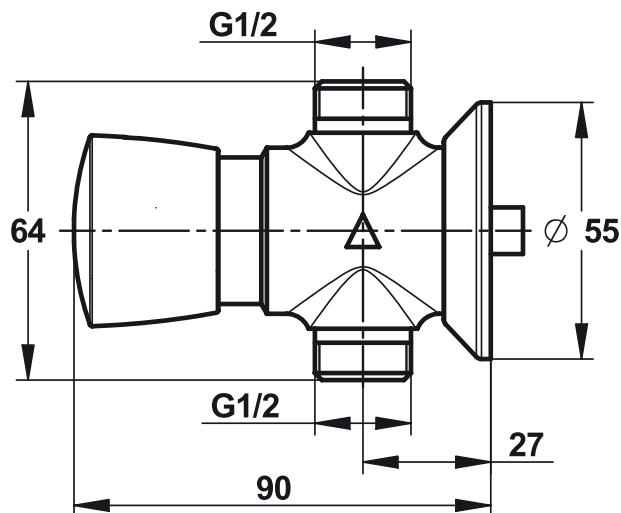

TECHNICAL DATA SHEET

PRESTO®

Range: Timed flow single tap for shower
Ref: 38310 - PRESTO 500S® B single tap

> Working pressure :

- 1 to 5 bar

> Flow :

- 5 l/min at 3 bar with integrated flow regulator
- Anti-water-hammering design

> Flow time :

- Adjustable by washer 30 second (-10/+5seconds) timer

> Hydraulic supply :

- Inlet M G 1/2" (15x21) - Cold or premixed water

> Thermal resistance :

- Resistant to a temperature of 75°C for 30-minute-thermal-shocks

> Security :

- Patented anti-blocking "S" system to avoid the water to flow continuously
- Non-removable, wear-proof red marker

> Delivered with :

- 2 washers for flow time adjustment
- 1 Flat gasket
- 1 Nut 1/2" (15x21)
- 1 patte à vis
- 1 Rose